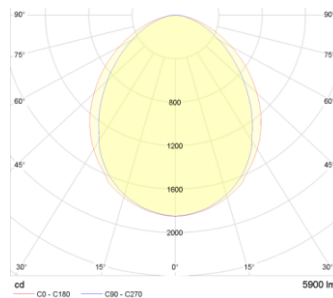

Photometric diagrams 2.AB75 3000°K:

Additional note for the installation:

- Carefully check the ground connection.

Co.E.M. srl reserves the right to improve the product in terms of performance and manufacturing without any obligations of prior communication to the client.

Release 1.0 - 2014