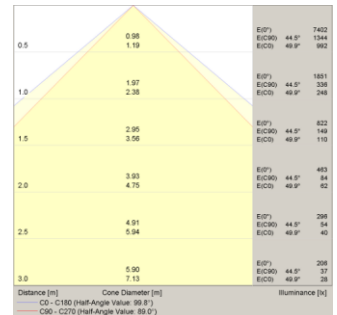

Photometric diagrams 2.AB75 3000°K:

Additional note for the installation:

- Carefully check the ground connection.

Co.E.M. srl reserves the right to improve the product in terms of performance and manufacturing without any obligations of prior communication to the client.

Release 1.0 - 2014