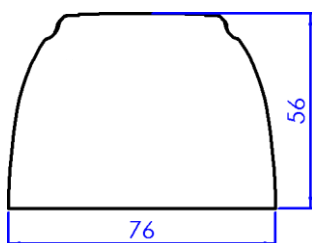

Made in Italy

Alba 75

Description:

Alba is a high power LED bar. It was designed to be installed on ceilings and walls. In special versions, it can be supplied with lengths up to 3mt.

Applications: Lighting of indoor areas.

- Warm white WW 2700°K (on demand)
- Warm white WW 3000°K
- Natural white IW 4000°K CRI 80 or 90
- Cold white CW 5000°K (on demand)

Luminous flux:

- From 3200 up to 6800 Lumen/mt

Projector body:

- Aluminium alloy