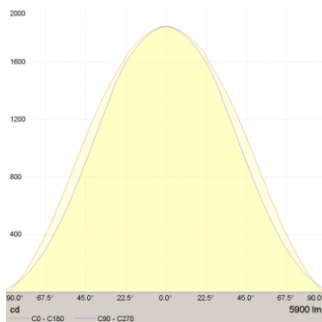

Photometric diagrams 2.AB75 3000°K:

Additional note for the installation:

- Carefully check the ground connection.

Co.E.M. srl reserves the right to improve the product in terms of performance and manufacturing without any obligations of prior communication to the client.

Release 1.0 - 2014