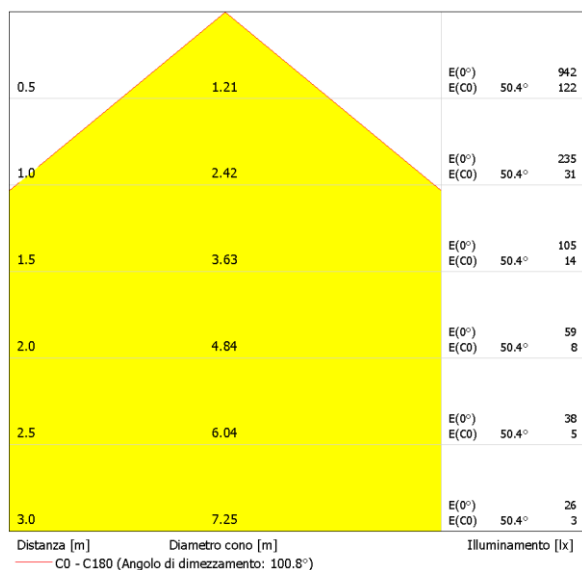

Photometric cone diagram